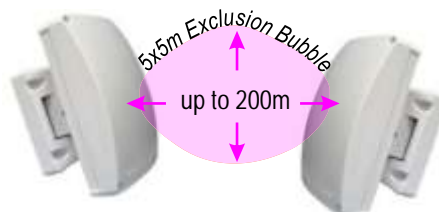

- "Big Boy"
- Dual Optic PIR
 - Microwave Enhanced = failsafe
 - Waterproof

- Optical dual Beam Set
- up to 200m perimeter
 - Quick to set-up
 - Agravation free install & operate

- Microwave Beam Set
- Wireless + Solar capable
 - 5m x 5m wide exclusion zone
 - Impenetrable hi-security